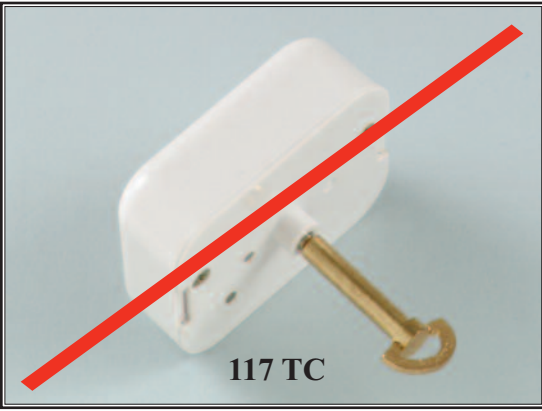

HR415
DISCONTINUED

CL418 \$3.75
Extended 1 7/16" Insert

Cameos and Buttons

Please Specify Color Number For Cameos

**Codes for Cameo Colors: #1 = Apricot w/ Ivory ~ #2 = Black w/ Ivory ~ #3 = Black w/ White
#4 = Blue w/ White ~ #5 = Matte Crystal w/ Ivory ~ #6 = Pink w/ White**

“Light Up Cameo Eggs”
Uses cameo #24 - 1 shown above

CL103 \$.40
Clock Button

CL107 \$.35
Compass Button

M549
DISCONTINUED

CL111
DISCONTINUED

CL112
DISCONTINUED

Musical Movements

**117TC
DISCONTINUED**