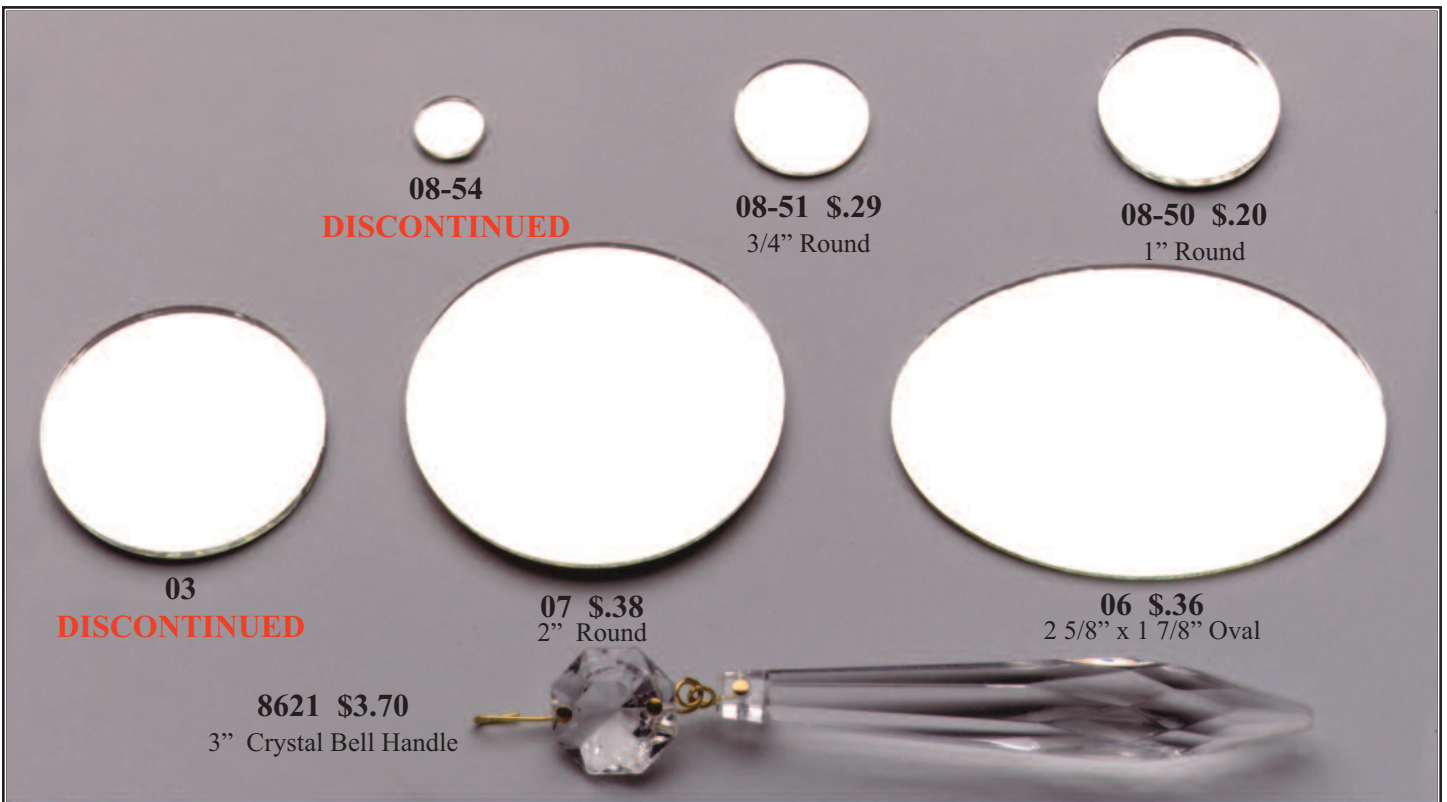

Mirror Turntables

**LB9 \$35.00**  
 7" W x 2 1/4" H  
 Revolving mirrored turntable.  
 Requires 1 "D" battery.

**LB10 \$20.00**  
 2 1/4" H x 3 1/2" W  
 Revolving mirrored turntable.  
 Requires 1 "AA" battery.

Mirrors

**08-54**  
**DISCONTINUED**

**08-51 \$0.29**  
 3/4" Round

**08-50 \$0.20**  
 1" Round

**03**  
**DISCONTINUED**

**07 \$0.38**  
 2" Round

**06 \$0.36**  
 2 5/8" x 1 7/8" Oval

**8621 \$3.70**  
 3" Crystal Bell Handle