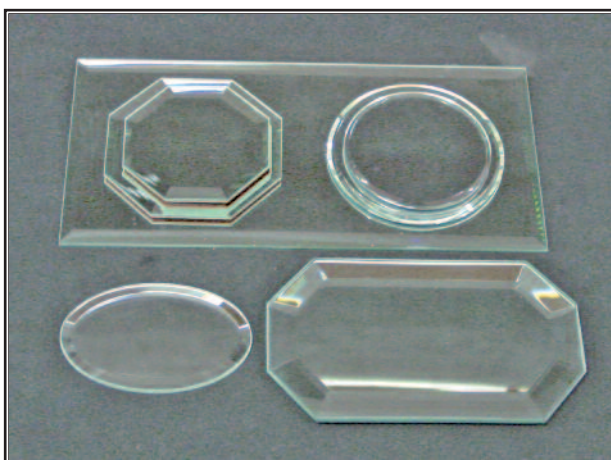

Beveled Mirrors

- 772 $4.75 8" x 4" Rectangle
- 771 $5.75 4 3/4" x 3" Octagon
- 770 $5.25 5" Oval
- 769 $2.75 3" Round
- 768 $2.40 3" Octagon
- 767 $2.40 2 1/2" Round
- 766 $2.25 2 1/2" Octagon
- 765 $3.90 3" Oval