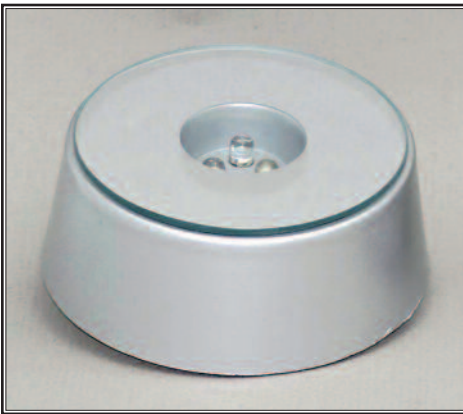

**W-10**  
**DISCONTINUED**  
**Sub W10-R found on**  
**New Items Page**

Multi-color Light Bases

**LB4 \$20.00**

1 3/4" H x 3 1/4" W

Cycles 4 Different colors, No movement.

Requires 4 "AA" batteries.

Power supply available for \$8.00.

**"Arctic Kingdom"**

**LB3 \$42.00**

2 1/2" H x 4" W

Rotates and cycles alternating colors.

Black, comes with power cord or requires "AA" batteries.

**LB8 \$8.00**

1 1/4" H x 2 1/2" W

Silver only (3 AAA batteries)

White Light only-No alternating colors.

**LB6 \$8.00**

1 1/4" H x 2 3/4" W

Silver only (3 AAA batteries)

Cycles alternating colors.

**LB5 \$8.00**

1 1/4" H x 2 1/4" W

Silver only (3 AAA batteries)