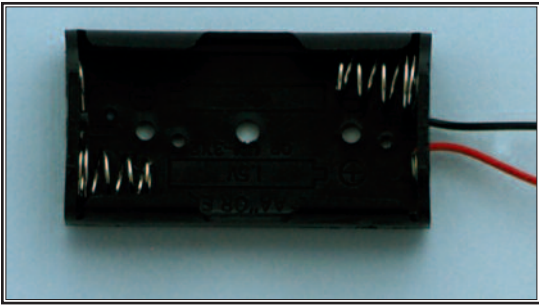

# Electrical

**W-1 \$1.75**  
1.5 Volt bulb

**W-2 \$1.95**  
3 Volt bulb

**W-3 \$2.50**  
3 Volt super-bright bulb

**W-4 \$1.80**  
9 Volt bulb

**W-8 \$1.55**  
2 "AA" Battery Pack  
Use with W-2 or W-3  
Shown above.

**W-5 \$3.15**  
Toggle Switch

**W-6 \$1.25**  
1 ft. Shrink Tube

**W-7 \$1.50**  
1 "AA" Battery Pack  
Use with W-1 Shown above.

**Complete Light Setup \$6.95**  
Includes - Light Bulb, Battery Pack, Toggle Switch, & Shrink Tube.