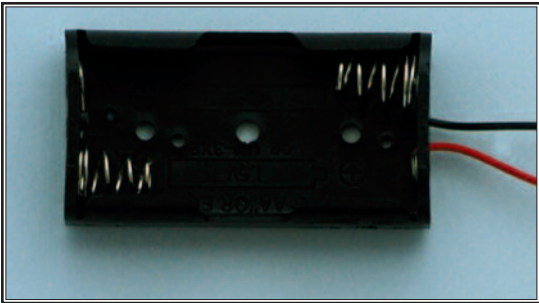

# Electrical

**W-1 \$2.25**  
1.5 Volt bulb

**W-2 \$2.25**  
3 Volt bulb

**W-3 \$2.95**  
3 Volt super-bright bulb

**W-4 \$2.25**  
9 Volt bulb

**W-8 \$1.55**  
2 "AA" Battery Pack  
Use with W-2 or W-3  
Shown above.

**W-5 \$3.15**  
Toggle Switch

**W-6 \$1.25**  
1 ft. Shrink Tube

**W-7 \$1.50**  
1 "AA" Battery Pack  
Use with W-1 Shown above.

**W-9 \$1.25**  
"9 Volt" Battery Pack  
Use with W-4 Shown above.

**Complete Light Setup \$7.45**  
Includes - Light Bulb, Battery Pack, Toggle Switch, & Shrink Tube.