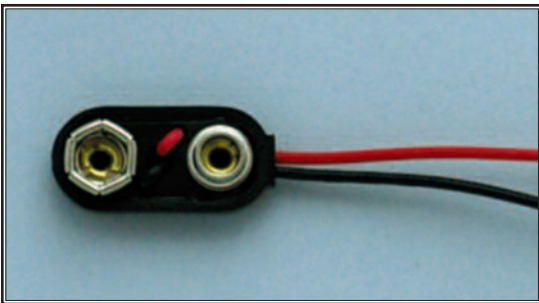

# Electrical

**W-1 \$2.25**  
1.5 Volt bulb

**W-2 \$2.25**  
3 Volt bulb

**W-3 \$2.95**  
3 Volt super-bright bulb

**W-4 \$2.25**  
9 Volt bulb

**W-8 \$1.55**  
2 "AA" Battery Pack  
Use with W-2 or W-3  
Shown above.

**W-5 \$3.15**  
Toggle Switch

**W-6 \$1.25**  
1 ft. Shrink Tube

**W-7 \$1.50**  
1 "AA" Battery Pack  
Use with W-1 Shown above.

**W-9 \$1.25**  
"9 Volt" Battery Pack  
Use with W-4 Shown above.

**Complete Light Setup \$7.45**  
Includes - Light Bulb, Battery Pack, Toggle Switch, & Shrink Tube.