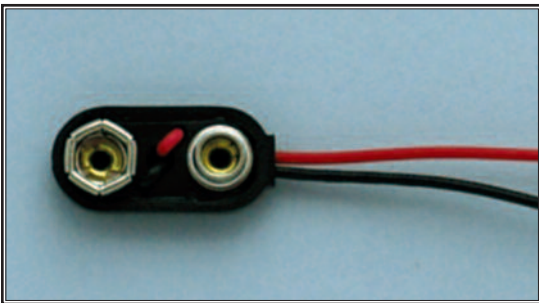

**W-5 \$3.15**  
Toggle Switch

**W-6 \$1.25**  
1 ft. Shrink Tube

**W-7 \$1.50**  
1 "AA" Battery Pack  
Use with W-1 Shown above.

**Complete Light Setup \$6.95**  
Includes - Light Bulb, Battery Pack, Toggle Switch, & Shrink Tube.

**Please specify Item Number from choices below:**

- W-13A** 1.5 Volt
- W-13B** 3 Volt
- W-13C** 3 Volt Super-bright
- W-13D** 9 Volt

**W-9 \$1.25**  
"9 Volt" Battery Pack  
Use with W-4 Shown above.

**W-11 \$2.50 Strobe**  
**W-12 \$2.50 Solid light**  
Twist to turn on.