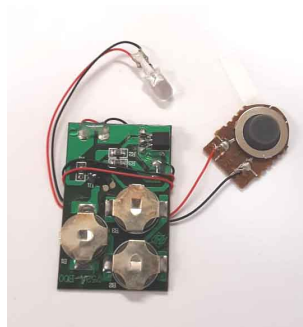

**W-5 \$3.15**  
Toggle Switch

**W-6 \$1.25**  
1 ft. Shrink Tube

**W-7 \$1.50**  
1 "AA" Battery Pack  
Use with W-1 Shown above.

**W-9 \$1.25**  
"9 Volt" Battery Pack  
Use with W-4 Shown above.

**Complete Light Setup \$7.45**  
Includes - Light Bulb, Battery Pack, Toggle Switch, & Shrink Tube.

**Please specify Item Number from choices below:**

**W-13A 1.5 Volt**  
**W-13B 3 Volt**  
**W-13C 3 Volt Super-bright**  
**W-13D 9 Volt**

**W-10 \$13.40**  
Complete LED kit.  
Pre-wired push button  
activated, turns off after  
20 seconds.