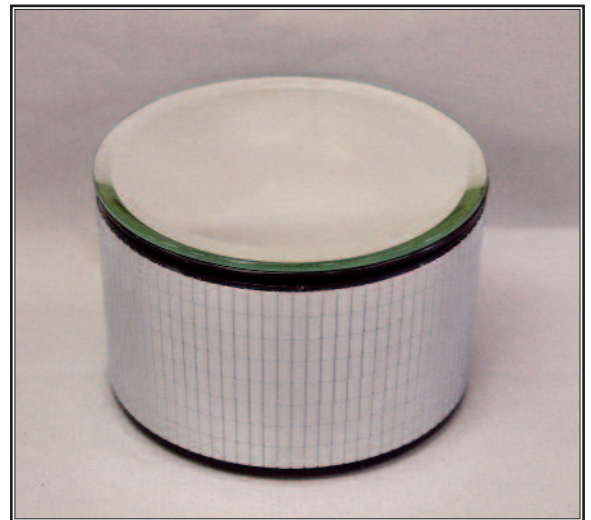

LB10 $20.00
2 1/4" H x 3 1/2" W
Revolving mirrored turntable.
Requires 1 "AA" battery.