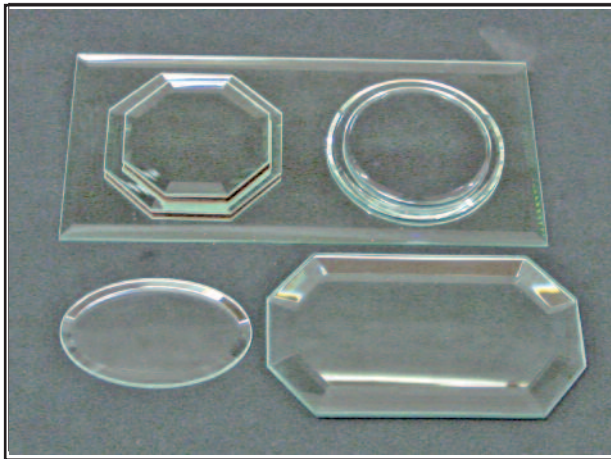

Beveled Mirrors

- 772 $4.75 8" x 4" Rectangle
- 771 $5.75 4 3/4" x 3" Octagon
- 770 $5.25 5" Oval
- 769 $2.95 3" Round
- 768 $3.50 3" Octagon
- 767 **DISC** 2 1/2" Round
- 766 $2.25 2 1/2" Octagon
- 765 $6.15 3" Oval
- RM1 $2.00 2" Round