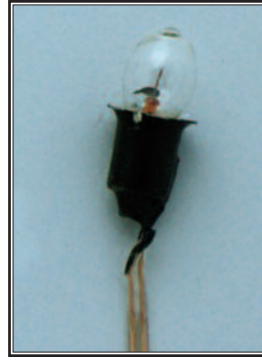

**ST6 \$8.95**

Base holds battery packs.  
Base can be painted.

**ST12 \$9.35**

Holds rotating mechanism  
ST13 or ST15- shown on page 28.

# Electrical

**W-1 \$1.75**  
1.5 Volt bulb

**W-2 \$1.95**  
3 Volt bulb

**W-3 \$2.50**  
3 Volt super-bright bulb

**W-4 \$1.80**  
9 Volt bulb

**W-8 \$1.55**  
2 "AA" Battery Pack  
Use with W-2 or W-3  
Shown above.