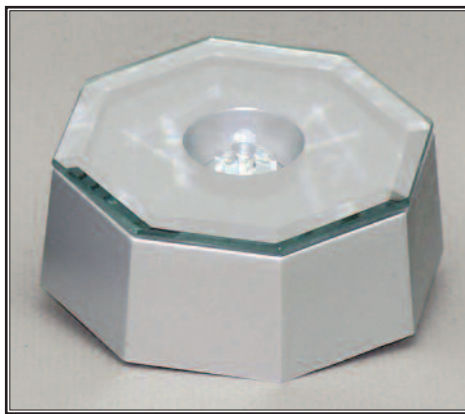

## Corian Bases - White with Beveled Edges

---

Corian bases can be used under egg stands to give a sturdier base, especially when eggs become top heavy. Sizes shown are bottom measurements. Beveled corian is approximately 1/2" smaller across the top ( than size shown ).

**W-10**  
**DISCONTINUED**  
**Sub W10-R found on**  
**New Items Page**

Multi-color Light Bases

**LB4 \$20.00**

1 3/4" H x 3 1/4" W

Cycles 4 Different colors, No movement.

Requires 4 "AA" batteries.

Power supply available for \$8.00.

**"Arctic Kingdom"**

**LB3 \$42.00**

2 1/2" H x 4" W

Rotates and cycles alternating colors.

Black, comes with power cord or requires "AA" batteries.

**LB8 \$8.00**

1 1/4" H x 2 1/2" W

Silver only (3 AAA batteries)

White Light only-No alternating colors.

**LB6 \$8.00**

1 1/4" H x 2 3/4" W

Silver only (3 AAA batteries)

Cycles alternating colors.

**LB5 \$8.00**

1 1/4" H x 2 1/4" W

Silver only (3 AAA batteries)