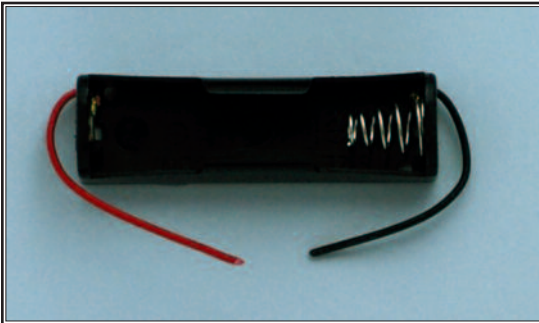

# Electrical

**W-1 \$1.75**  
1.5 Volt bulb

**W-2 \$1.95**  
3 Volt bulb

**W-3 \$2.50**  
3 Volt super-bright bulb

**W-4 \$1.80**  
9 Volt bulb

**W-8 \$1.55**  
2 "AA" Battery Pack  
Use with W-2 or W-3  
Shown above.

**W-5 \$3.15**  
Toggle Switch

**W-6 \$1.25**  
1 ft. Shrink Tube

**W-7 \$1.50**  
1 "AA" Battery Pack  
Use with W-1 Shown above.

**Complete Light Setup \$6.95**  
Includes - Light Bulb, Battery Pack, Toggle Switch, & Shrink Tube.