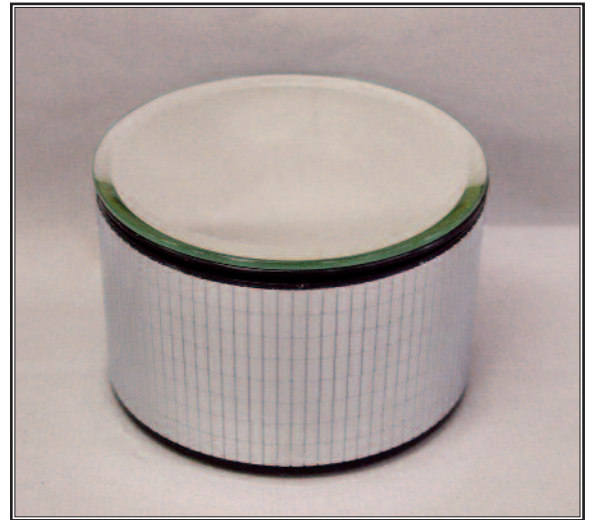

LB10 $24.00
2 1/4" H x 3 1/2" W
Revolving mirrored turntable.
Requires 1 "AA" battery.