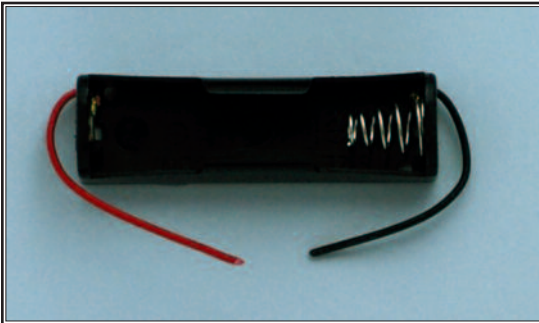

# Electrical

**W-1 \$2.25**  
1.5 Volt bulb

**W-2 \$2.25**  
3 Volt bulb

**W-3 \$2.95**  
3 Volt super-bright bulb

**W-4 \$2.25**  
9 Volt bulb

**W-8 \$1.55**  
2 "AA" Battery Pack  
Use with W-2 or W-3  
Shown above.

**W-5 \$3.15**  
Toggle Switch

**W-6 \$1.25**  
1 ft. Shrink Tube

**W-7 \$1.50**  
1 "AA" Battery Pack  
Use with W-1 Shown above.

**W-9 \$1.25**  
"9 Volt" Battery Pack  
Use with W-4 Shown above.

**Complete Light Setup \$7.45**  
Includes - Light Bulb, Battery Pack, Toggle Switch, & Shrink Tube.