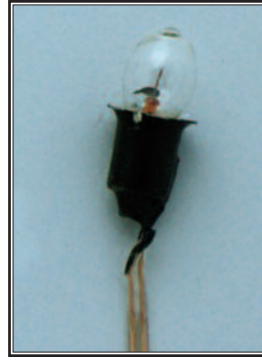

**ST6 \$8.95**

Base holds battery packs.  
Base can be painted.

**ST12 \$9.95**

Holds rotating mechanism like  
clock movements or Anniversary  
movements.

# Electrical

**W-1 \$2.25**  
1.5 Volt bulb

**W-2 \$2.25**  
3 Volt bulb

**W-3 \$2.95**  
3 Volt super-bright bulb

**W-4 \$2.25**  
9 Volt bulb

**W-8 \$1.55**  
2 "AA" Battery Pack  
Use with W-2 or W-3  
Shown above.