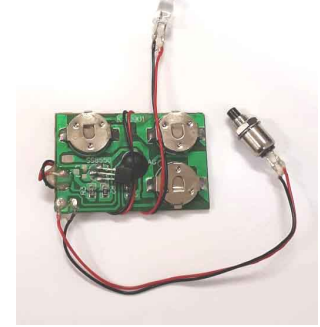

**W-5 \$3.15**  
Toggle Switch

**W-6 \$1.25**  
1 ft. Shrink Tube

**W-7 \$1.50**  
1 "AA" Battery Pack  
Use with W-1 Shown above.

**W-9 \$1.25**  
"9 Volt" Battery Pack  
Use with W-4 Shown above.

**Complete Light Setup \$7.45**  
Includes - Light Bulb, Battery Pack, Toggle Switch, & Shrink Tube.

**Please specify Item Number from choices below:**

**W-13A 1.5 Volt**  
**W-13B 3 Volt**  
**W-13C 3 Volt Super-bright**  
**W-13D 9 Volt**

**W-10 \$13.40**  
Complete LED kit.  
Pre-wired push button  
activated, turns off after  
20 seconds.