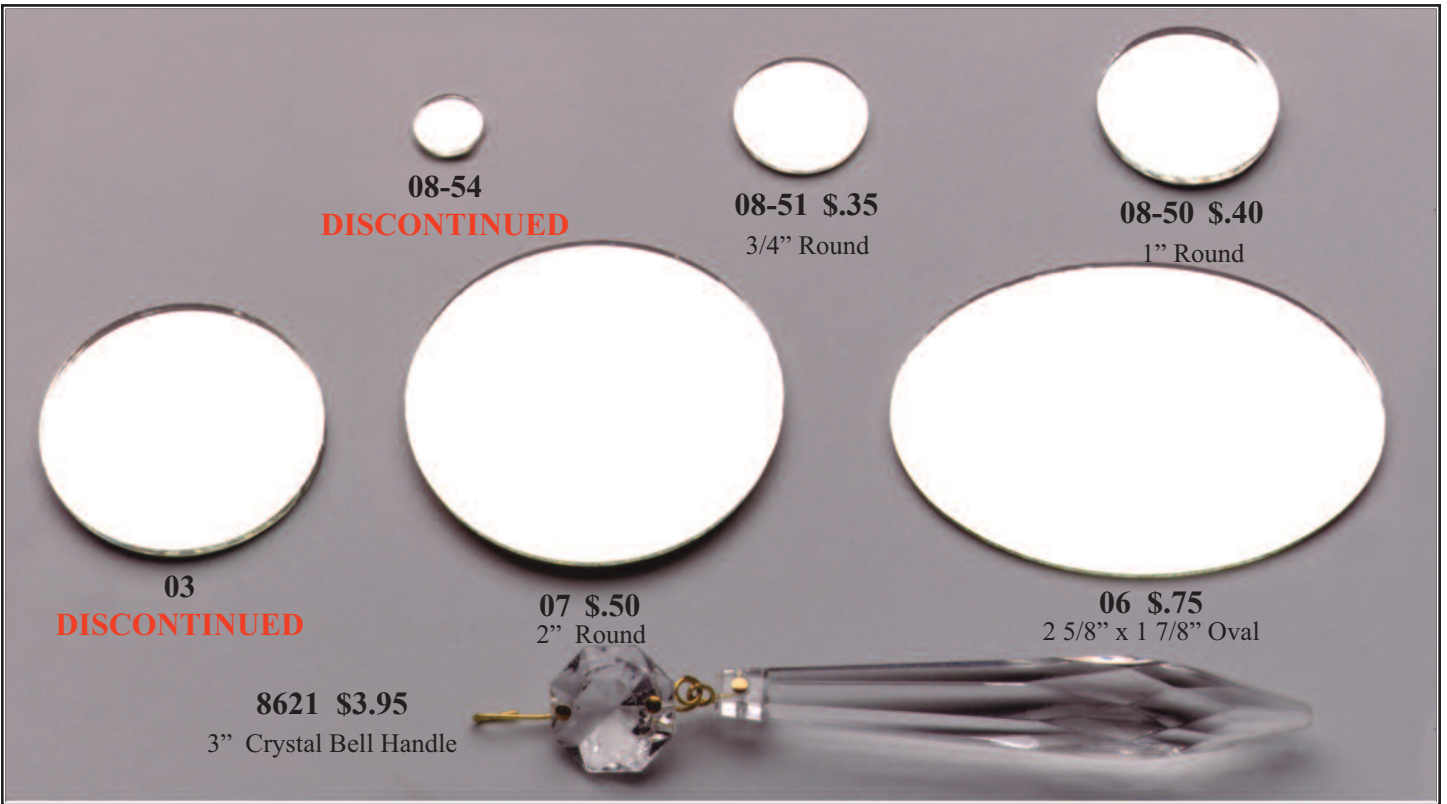

Mirror Turntables

**LB9 \$35.00**  
 7" W x 2 1/4" H  
 Revolving mirrored turntable.  
 Requires 1 "D" battery.

**LB10 \$24.00**  
 2 1/4" H x 3 1/2" W  
 Revolving mirrored turntable.  
 Requires 1 "AA" battery.

Mirrors

**08-54**  
**DISCONTINUED**

**08-51 \$0.35**  
 3/4" Round

**08-50 \$0.40**  
 1" Round

**03**  
**DISCONTINUED**

**07 \$0.50**  
 2" Round

**06 \$0.75**  
 2 5/8" x 1 7/8" Oval

**8621 \$3.95**  
 3" Crystal Bell Handle