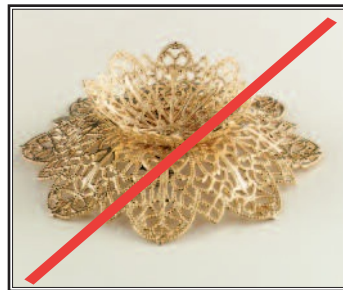

9571
DISCONTINUED