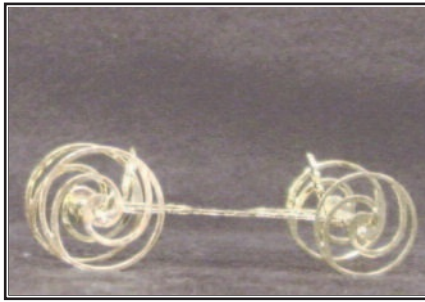

**"Snowland Deer"**

**6129SV**  
**DISCONTINUED**

**6122 \$5.50**  
1/2" Q

Plated Egg Stands

6139  
**DISCONTINUED**

6138  
**DISCONTINUED**

6123 \$6.95  
1/2" Quail  
Sleigh

6215 \$17.95  
1 3/4" D/SG

130 \$26.95  
4 1/2" Long  
SG, RG

1984                      1985                      1986  
**DISCONTINUED    DISCONTINUED    DISCONTINUED**

6143 \$29.95  
1" High 5 1/2" Long  
Rhea Sleigh

Gold Plated Coaches