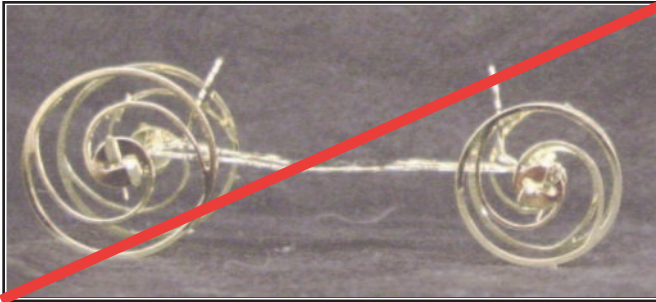

**"Snowland Deer"**

**6129SV**  
**DISCONTINUED**

**6122 \$5.50**  
1/2" Q

Plated Egg Stands

6139  
**DISCONTINUED**

6138  
**DISCONTINUED**

6123 \$6.95  
1/2" Quail  
Sleigh

6215 \$17.95  
1 3/4" D/SG