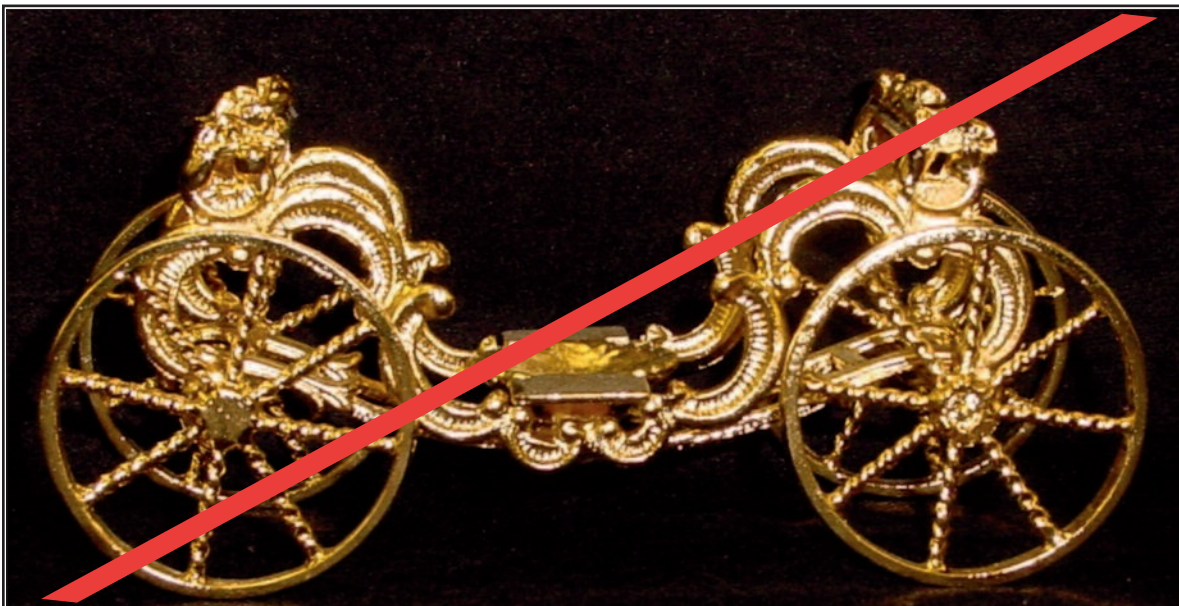

130 \$26.95  
4 1/2" Long  
SG, RG

1984                      1985                      1986  
**DISCONTINUED    DISCONTINUED    DISCONTINUED**

6143 \$29.95  
1" High 5 1/2" Long  
Rhea Sleigh

Gold Plated Coaches

6156  
**DISCONTINUED**

6033 \$69.95  
2" x 8 1/2" Long  
R, E, SO

6155 \$92.00  
3 1/2" O  
10" In Length  
**NO DISCOUNT**

Gold Plated Coaches

6204 \$22.50  
2" Goose

6098  
**DISCONTINUED**

6151  
**DISCONTINUED**