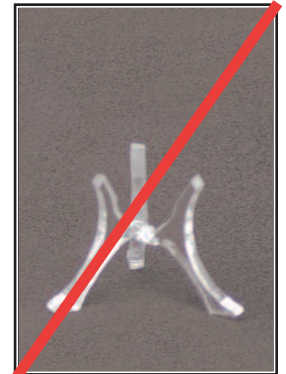

6130

DISCONTINUED