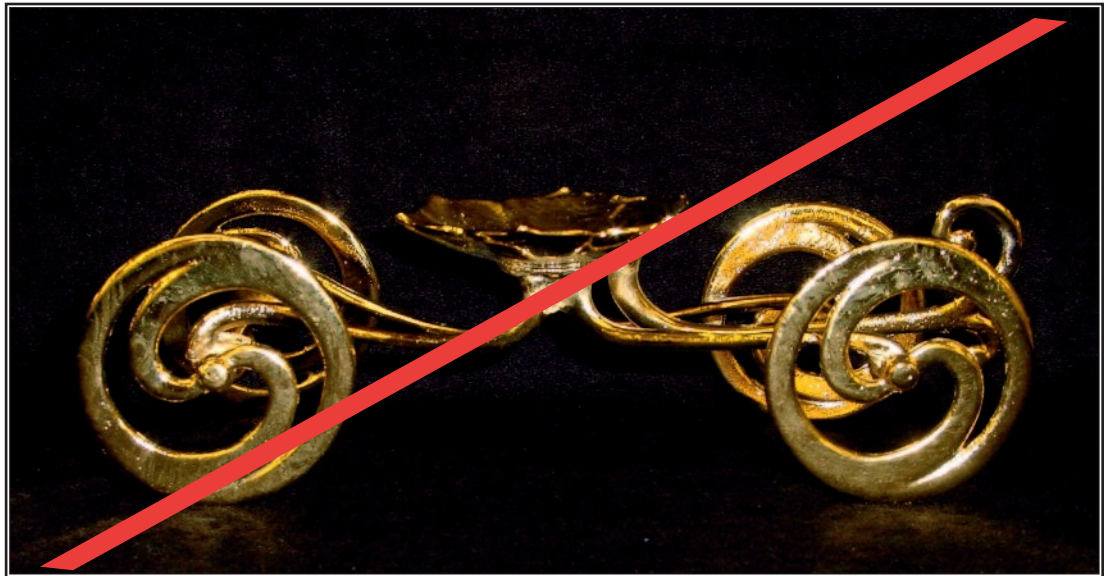

6156  
**DISCONTINUED**

6033 \$69.95  
2" x 8 1/2" Long  
R, E, SO

6155 \$92.00  
3 1/2" O  
10" In Length  
**NO DISCOUNT**

Gold Plated Coaches

6204 \$22.50  
2" Goose

6098  
**DISCONTINUED**

6151  
**DISCONTINUED**

Hanging Egg Stands

**6039**  
**DISCONTINUED**

**6079 \$9.45**  
HL 7 1/2" G

**4507 \$23.50**  
8 1/2" G  
HL 8"

**1305-7 \$5.95**  
HL 6" D, G  
**1305-5 \$6.25**  
HL 5" D

**1312-9 \$7.95 Gold**  
**1312-9SV \$7.95 Silver**  
HL 8" G