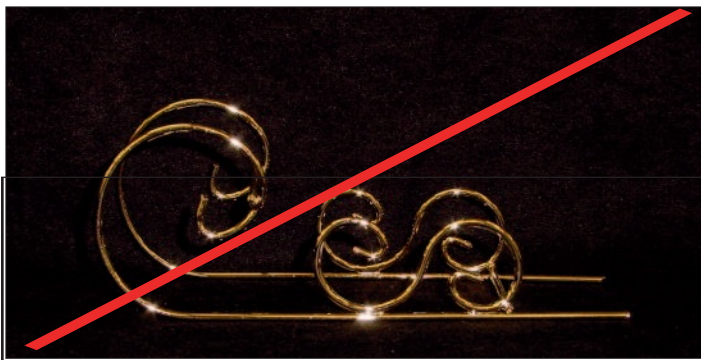

**"Snowland Deer"**

**6129SV**  
**DISCONTINUED**

**6122 \$5.50**  
1/2" Q

Plated Egg Stands

6139  
**DISCONTINUED**

6138  
**DISCONTINUED**

6123 \$6.95  
1/2" Quail  
Sleigh

6215 \$17.95  
1 3/4" D/SG

130 \$26.95  
4 1/2" Long  
SG, RG

1984                      1985                      1986  
**DISCONTINUED    DISCONTINUED    DISCONTINUED**

6143 \$29.95  
1" High 5 1/2" Long  
Rhea Sleigh

Gold Plated Coaches