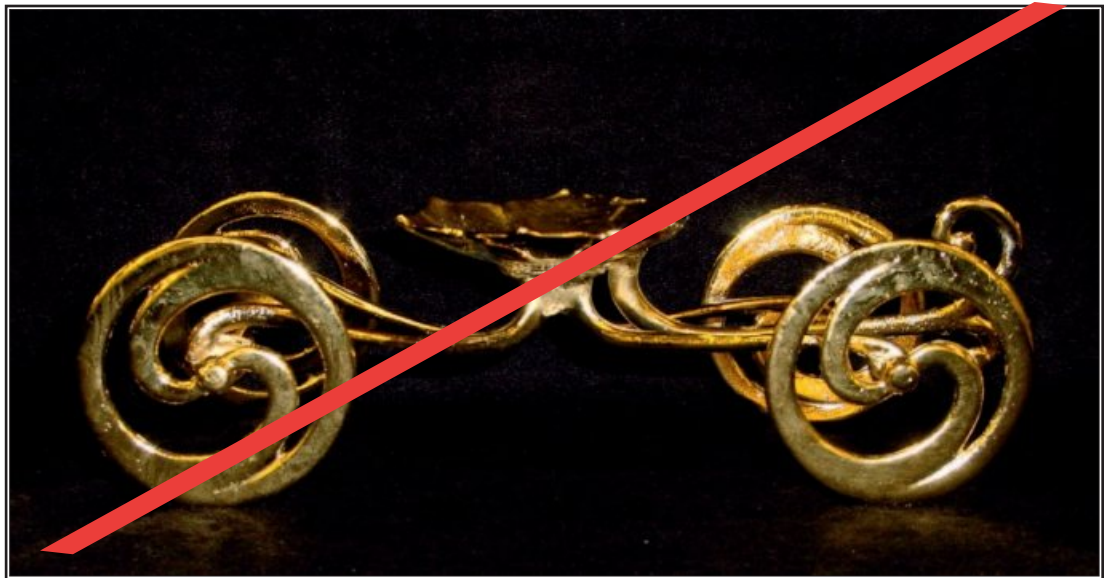

6098
DISCONTINUED