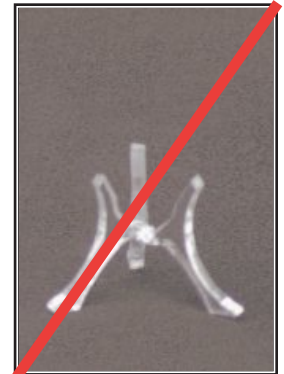

6130

DISCONTINUED