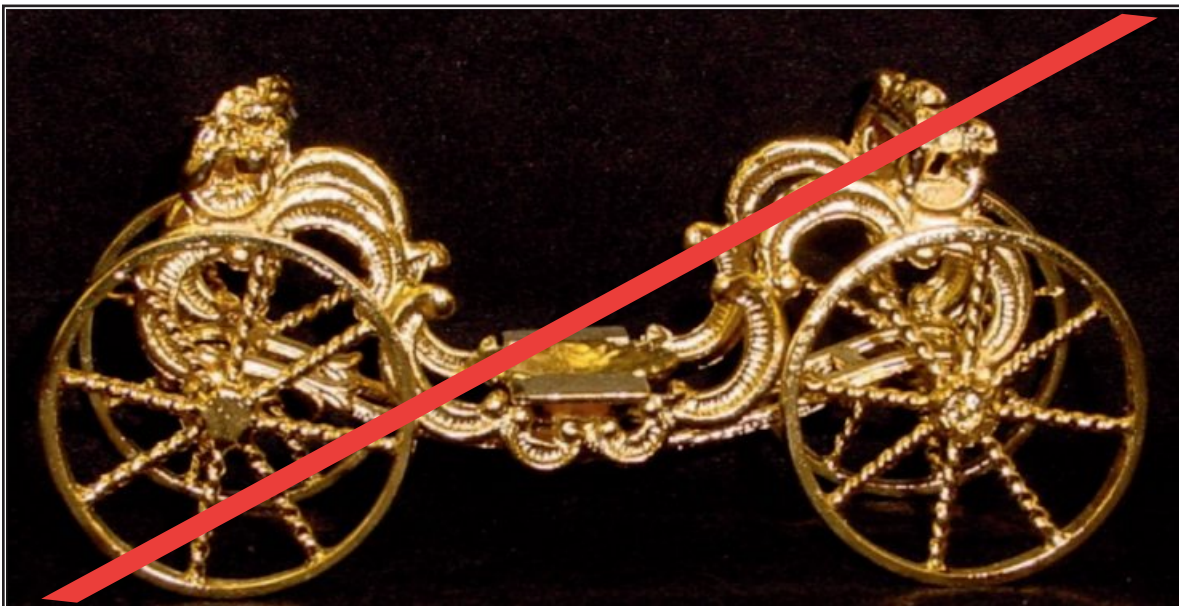

6033 **DISC**  
2" x 8 1/2" Long  
R, E, SO

6155 **DISC**  
3 1/2" O  
10" In Length  
**NO DISCOUNT**

6204 **DISC**  
2" Goose

6098  
**DISCONTINUED**

6151  
**DISCONTINUED**

Hanging Egg Stands

**6039**  
**DISCONTINUED**

**6079 \$9.45**  
HL 7 1/2" G

**4507 \$23.50**  
8 1/2" G  
HL 8"

**1305-7 \$6.25**  
HL 6" D, G

**1305-5 \$5.95**  
HL 5" D

**1312-9 \$7.95 Gold**  
**1312-9SV \$7.95 Silver**  
HL 8" G

**6102**  
**DISCONTINUED**