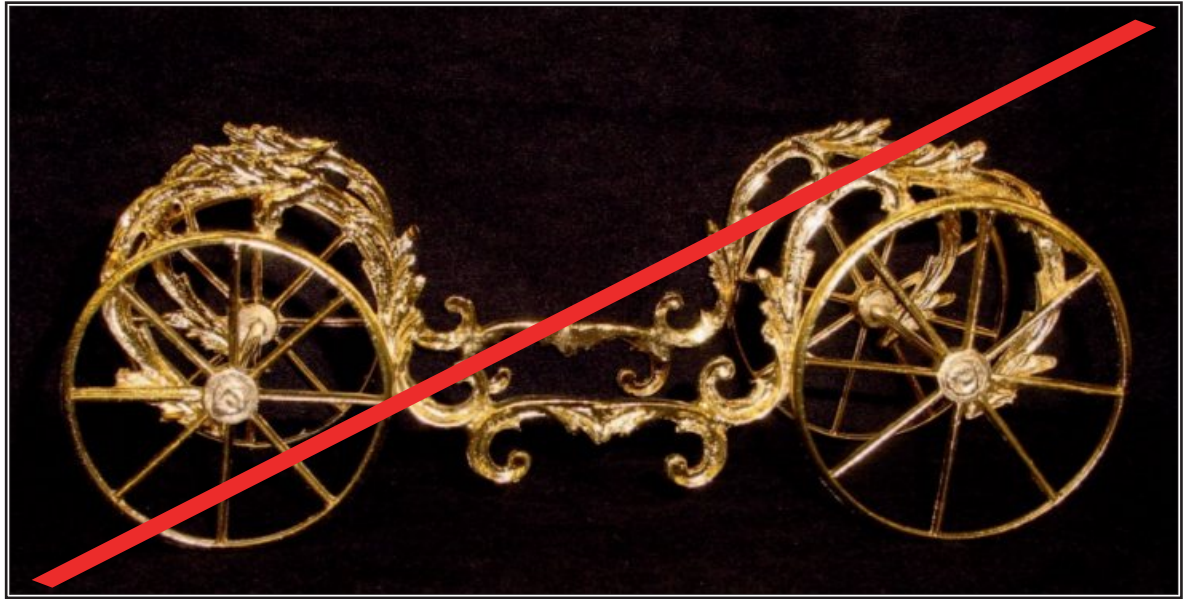

Gold Plated Coaches

6156
DISCONTINUED