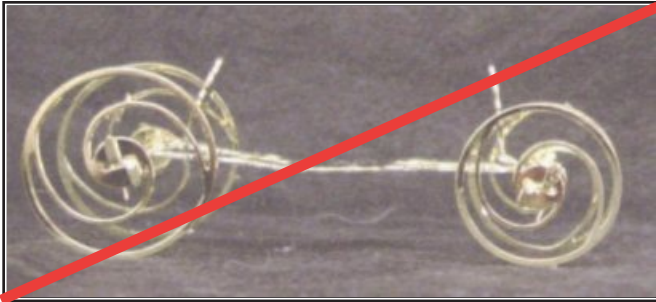

Plated Egg Stands

6139
DISCONTINUED