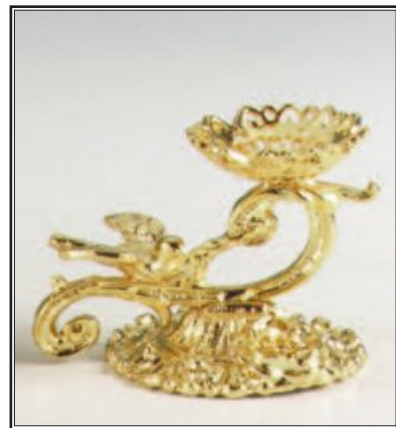

6120 \$28.50 Gold  
6120SV \$28.50 Silver  
2 1/2" R, E

6211 DISC

6152 \$13.40  
2 1/2" G

132 \$23.40  
3 1/2" R, E

1830 \$24.80  
3 1/4" DY, SE, SR

6097 \$23.35  
3 5/8" R, E

3000 \$22.80  
3" DY, SE, SR

6114 \$12.05  
201/3" G

1503 \$22.50  
3 1/2" DY, SE, SR

3771 \$16.90  
3 1/8" LG, DY

6218 \$13.25  
2 1/2" LG/R

Plated Egg Stands

**139 \$14.00**  
2 1/4" RG, LG

**4500 \$22.50**  
2 1/2" G

**6207 \$10.95**  
1 7/16 " Rhea  
Jeweled Stand

**435 \$21.00**  
2" LG, DY, E, R

**157 \$13.00**  
2 3/4" G

**156 \$12.95**  
2 1/2" G

**6062 \$13.95**  
2 1/2" G

**4503 \$14.70**  
2" G

**6125 \$11.95**  
2 1/4" G

**155 \$12.45**  
1 3/4" G

**6217 \$8.95**  
2" G/R

**6022 \$18.95**  
1 3/4" RG, LG

Plated Egg Stands

**3203 \$26.10**  
2 7/8" DY, E, R

**6000 \$16.60**  
2 1/2" G

**6209 \$24.25**  
1 3/4" G, SR

**6214 \$18.95**  
3" G/R

**6148 \$10.95**  
2 1/4" RG

**6025 \$13.95**  
2 1/4" RG