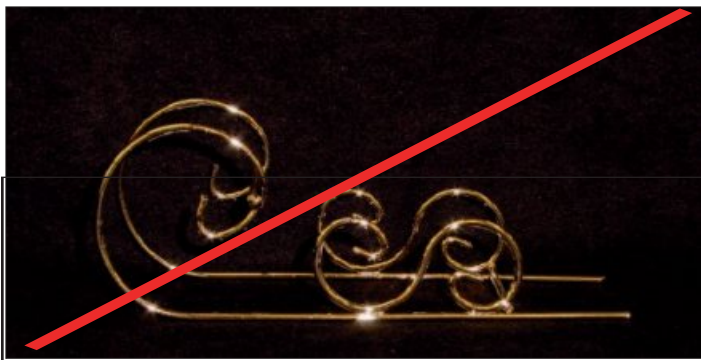

6129SV  
**DISCONTINUED**

6122 \$5.50  
1/2" Q

Plated Egg Stands

6139  
**DISCONTINUED**

6138  
**DISCONTINUED**

6123 \$7.80  
1/2" Quail  
Sleigh

6215 \$17.95  
1 3/4" D/SG

130 \$26.95  
4 1/2" Long  
SG, RG