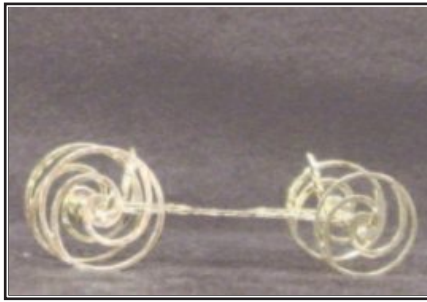

6129SV  
**DISCONTINUED**

6122 \$5.50  
1/2" Q

Plated Egg Stands

6139  
**DISCONTINUED**

6138  
**DISCONTINUED**

6123 \$7.80  
1/2" Quail  
Sleigh

6215 \$17.95  
1 3/4" D/SG

130 \$26.95  
4 1/2" Long  
SG, RG

1984                      1985                      1986  
**DISCONTINUED      DISCONTINUED      DISCONTINUED**

6143 \$29.95  
1" High 5 1/2" Long  
Rhea Sleigh

Gold Plated Coaches

6156  
**DISCONTINUED**