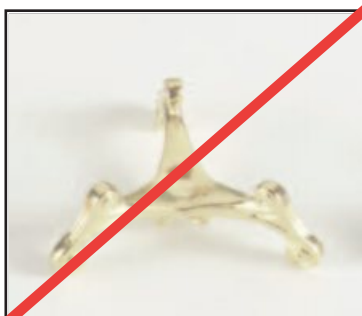

3594 \$6.60  
3/8" D, G

6055 \$7.75  
1/2" D, C, T

6020 \$9.95  
3/8" T, SG, RG

6019  
**DISCONTINUED**

148  
**DISCONTINUED**

147  
**DISCONTINUED**

Plated Egg Stands

**5044 \$5.95**  
7/8" G

**3598 \$6.55**  
3/4" D, G

**67 \$6.25**  
1/2" D, G

**412 \$6.00**  
3/4" D, SG

**6083 \$9.45**  
**Crystal Only 3/8" G**

**1728 \$9.25**  
3/4" T, SG, RG

**424 \$7.25**  
1/2" T, SG, RG

**1722 \$6.25**  
1/2" T, SG, RG